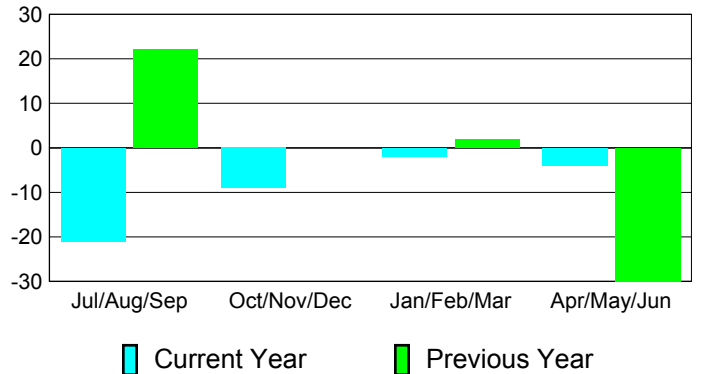

Gender Comparison 2010-2011

Male

Female