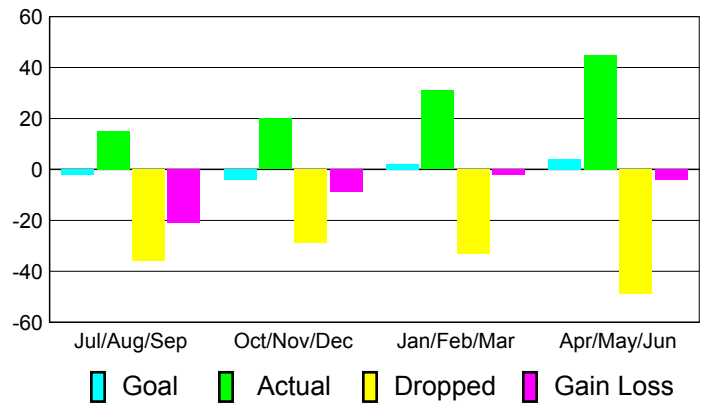

Membership Results 2010-2011

Goal, New, Dropped, Gain/Loss

Comparison of Membership Gain/Loss

Current Year Compared to the Previous Year